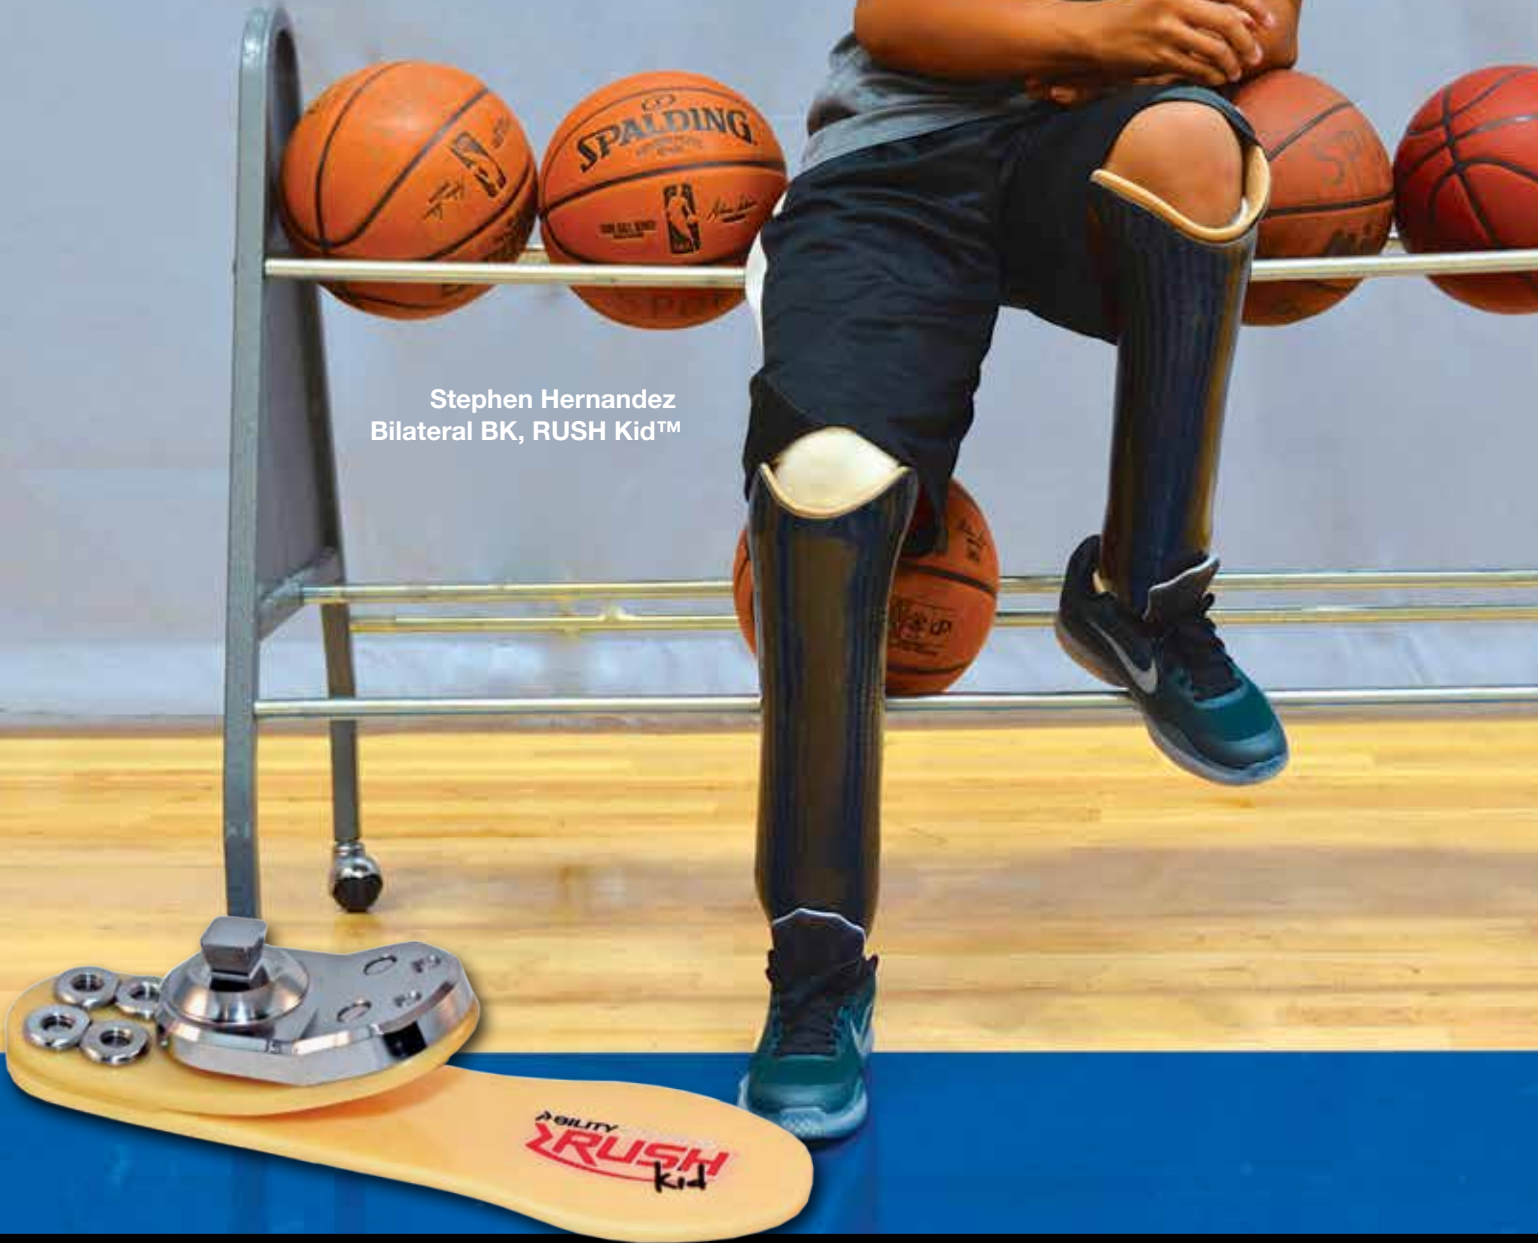

DURABLE · DYNAMIC · ULTRA LOW PROFILE · VIRTUALLY INDESTRUCTIBLE

KID POWERED.

RUSHTM Kid

Stephen Hernandez
Bilateral BK, RUSH KidTM

Call us toll-free at 855.450.7300 or visit us at rushfoot.com

      #notjustanothercarboncopykid

ABILITY
DYNAMICS.
Proudly handcrafted in the U.S.A.