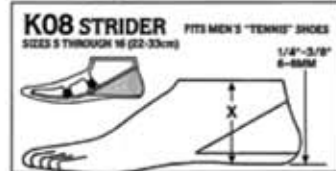

K044 Hi Fashion	Swth	K044	2 3/8" (60mm)	5-10 (22-27cm)	KS, S, M, E, XF	1" or >
	LtFoot**	K044			S, M, F	1" or >

K004 Hi Style	Swth	K004	3 1/2" (89mm)	5-10 (22-27cm)	KS, S, M, E, XF	1" or >
	LtFoot**	K004			S, M, F	1" or >

K06 Juvenile	Swth	K06	10-13cm Flat	10-22cm	KS, S, M, E, XF	1" or >
	LtFoot	K06	14-17cm - 1/4" (35mm)	14-22cm	S, M, F	1" or >
	Stytle**	K06	3/8" (10mm)	14-22cm	Medium	2" or > (S, M, F)
	Stytle LtFoot**	K06			Soft	3" or > (S, M, F)

K07J Juvenile Symes	Standard	K07J	10-13cm Flat	10-22cm	N/A	1" or >
	Stytle**	K07J	14-17cm - 1/4" (35mm)	14-22cm	N/A	2" or > (S, M, F)

K10 Post-Op (PO)	Swth	K10	Flat	Small 28cm Medium 29cm Large 30cm	Soft	1" or >
	LtFoot**	K10			Soft	2" or > (S, M, F)

K07 Wayfarer	Swth	K07	Flat w/ Natural Toe	Small 28cm Medium 29cm Large 30cm	KS, S, M, E, XF	1" or >
	LtFoot	K07			S, M, F	1" or >
	Stytle**	K07			S, M, F	2" or > (S, M, F)
	Stytle LtFoot**	K07			S, M, F	3" or > (S, M, F)

K16 Beachcomber Exposed Keel	Swth	K16	Flat	5-13 (22-30cm)	KS, S, M, E, XF	1" or >
	LtFoot**	K16			S, M, F	2" or > (S, M, F)

* = Non-Stock Item
** = Call for Quote

SINGLE AXIS

K11-K13 Mark I	Single Axis	K11 Mark I	3/4" (19mm)	5-13 (22-30cm)	Bumper	1" or >
		K12 Mark I	1 3/8" (25mm)	5-10 (22-27cm)	Bumper	1" or >
K12-K14 Mark II	Single Axis	K12 Mark II	3/4" (19mm)	5-13 (22-30cm)	Bumper	1" or >
		K13 Mark II	1 3/8" (25mm)	5-10 (22-27cm)	Bumper	1" or >

WE ENJOY A CHALLENGE. CALL US FOR YOUR MOST DEMANDING PATIENT

Circle # 10 on Readers' Service Card