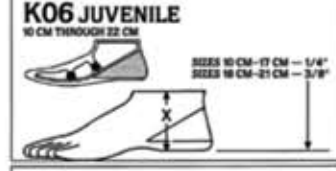

K044 Hi Fashion	Swth	K044	2 3/8" (60mm)	5-10 (22-27cm)	KS, S, M, E, XF	1" or >
	LtFoot**	K044			S, M, F	1" or >

K004 Hi Style	Swth	K004	3 1/2" (89mm)	5-10 (22-27cm)	KS, S, M, E, XF	1" or >
	LtFoot**	K004			S, M, F	1" or >

K06 Juvenile	Swth	K06	10-13cm Flat	10-22cm	KS, S, M, E, XF	1" or >
	LtFoot	K06	14-17cm - 1/4" (35mm)	14-22cm	S, M, F	1" or >
	Stytle**	K06	3/8" (10mm)	14-22cm	Medium	2" or > (S, M, F)
	Stytle LtFoot**	K06			Soft	3" or > (S, M, F)

K07J Juvenile Symes	Standard	K07J	10-13cm Flat	10-22cm	N/A	1" or >
	Stytle**	K07J	14-17cm - 1/4" (35mm)	14-22cm	N/A	2" or > (S, M, F)

K10 Post-Op (PO)	Swth	K10	Flat	Small 28cm Medium 29cm Large 30cm	Soft	1" or >
	LtFoot**	K10			Soft	2" or > (S, M, F)

K07 Wayfarer	Swth	K07	Flat w/ Natural Toe	Small 28cm Medium 29cm Large 30cm	KS, S, M, E, XF	1" or >
	LtFoot	K07			S, M, F	1" or >
	Stytle**	K07			S, M, F	2" or > (S, M, F)
	Stytle LtFoot**	K07			S, M, F	3" or > (S, M, F)

K16 Beachcomber Exposed Keel	Swth	K16	Flat	5-13 (22-30cm)	KS, S, M, E, XF	1" or >
	LtFoot**	K16			S, M, F	2" or > (S, M, F)

* = Non-Stock Item
** = Call for Quote

SINGLE AXIS

K11-K13 Mark I	Single Axis	K11 Mark I	3/4" (19mm)	5-13 (22-30cm)	Bumper	1" or >
		K12 Mark I	1 3/8" (25mm)	5-10 (22-27cm)	Bumper	1" or >
K12-K14 Mark II	Single Axis	K12 Mark II	3/4" (19mm)	5-13 (22-30cm)	Bumper	1" or >
		K13 Mark II	1 3/8" (25mm)	5-10 (22-27cm)	Bumper	1" or >

WE ENJOY A CHALLENGE. CALL US FOR YOUR MOST DEMANDING PATIENT

Circle # 10 on Readers' Service Card