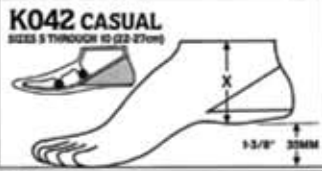

K044 Hi Fashion	Swth	K044	2 3/8" (60mm)	5-10 (22-27cm)	KS, S, M, E, XF	1" or >
	LtFoot**	K044			S, M, F	1" or >

K004 Hi Style	Swth	K004	3 1/2" (89mm)	5-10 (22-27cm)	KS, S, M, E, XF	1" or >
	LtFoot**	K004			S, M, F	1" or >

K06 Juvenile	Swth	K06	10-13cm Flat	10-22cm	KS, S, M, E, XF	1" or >
	LtFoot	K06	14-17cm - 1/4" (35mm)	14-22cm	S, M, F	1" or >
	Stytle**	K06	3/8" (10mm)	14-22cm	Medium	2" or > (S, M, F)
	Stytle LtFoot**	K06			Soft	3" or > (S, M, F)

K07J Juvenile Symes	Standard	K07J	10-13cm Flat	10-22cm	N/A	1" or >
	Stytle**	K07J	14-17cm - 1/4" (35mm)	14-22cm	N/A	2" or > (S, M, F)

K10 Post-Op (PO)	Swth	K10	Flat	Small 28cm Medium 29cm Large 30cm	Soft	1" or >
	LtFoot**	K10			Soft	2" or > (S, M, F)

K07 Wayfarer	Swth	K07	Flat w/ Natural Toe	Small 28cm Medium 29cm Large 30cm	KS, S, M, E, XF	1" or >
	LtFoot	K07			S, M, F	1" or >
	Stytle**	K07			S, M, F	2" or > (S, M, F)
	Stytle LtFoot**	K07			S, M, F	3" or > (S, M, F)

K16 Beachcomber Exposed Keel	Swth	K16	Flat	5-13 (22-30cm)	KS, S, M, E, XF	1" or >
	LtFoot**	K16			S, M, F	2" or > (S, M, F)

* = Non-Stock Item
** = Call for Quote

SINGLE AXIS

K11-K13 Mark I	Single Axis	K11 Mark I	3/4" (19mm)	5-13 (22-30cm)	Bumper	1" or >
		K12 Mark I	1 3/8" (25mm)	5-10 (22-27cm)	Bumper	1" or >
K12-K14 Mark II	Single Axis	K12 Mark II	3/4" (19mm)	5-13 (22-30cm)	Bumper	1" or >
		K13 Mark II	1 3/8" (25mm)	5-10 (22-27cm)	Bumper	1" or >

WE ENJOY A CHALLENGE. CALL US FOR YOUR MOST DEMANDING PATIENT

Circle # 10 on Readers' Service Card