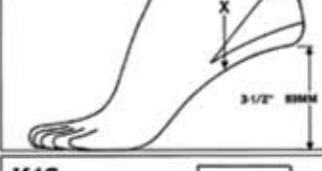

K044 Hi Fashion	Swth	K044	2 3/8" (60mm)	5-10 (22-27cm)	KS, S, M, E, XF	1" or >
	LtFoot**	K044			S, M, F	1" or >

K004 Hi Style	Swth	K004	3 1/2" (89mm)	5-10 (22-27cm)	KS, S, M, E, XF	1" or >
	LtFoot**	K004			S, M, F	1" or >

K06 Juvenile	Swth	K06	10-13cm Flat	10-22cm	KS, S, M, E, XF	1" or >
	LtFoot	K06	14-17cm - 1/4" (35mm)	14-22cm	S, M, F	1" or >
	Stytle**	K06	3/8" (10mm)	14-22cm	Medium	2" or > (S, M, F)
	Stytle LtFoot**	K06			Soft	3" or > (S, M, F)

K07J Juvenile Symes	Standard	K07J	10-13cm Flat	10-22cm	N/A	1" or >
	Stytle**	K07J	14-17cm - 1/4" (35mm)	14-22cm	N/A	2" or > (S, M, F)

K10 Post-Op (PO)	Swth	K10	Flat	Small 28cm Medium 29cm Large 30cm	Soft	1" or >
	LtFoot**	K10			Soft	2" or > (S, M, F)

K07 Wayfarer	Swth	K07	Flat w/ Natural Toe	Small 28cm Medium 29cm Large 30cm	KS, S, M, E, XF	1" or >
	LtFoot	K07			S, M, F	1" or >
	Stytle**	K07			S, M, F	2" or > (S, M, F)
	Stytle LtFoot**	K07			S, M, F	3" or > (S, M, F)

K16 Beachcomber Exposed Keel	Swth	K16	Flat	5-13 (22-30cm)	KS, S, M, E, XF	1" or >
	LtFoot**	K16			S, M, F	2" or > (S, M, F)

* = Non-Stock Item
** = Call for Quote

SINGLE AXIS

K11-K13 Mark I	Single Axis	K11 Mark I	3/4" (19mm)	5-13 (22-30cm)	Bumper	1" or >
		K12 Mark I	1 3/8" (25mm)	5-10 (22-27cm)	Bumper	1" or >
K12-K14 Mark II	Single Axis	K12 Mark II	3/4" (19mm)	5-13 (22-30cm)	Bumper	1" or >
		K13 Mark II	1 3/8" (25mm)	5-10 (22-27cm)	Bumper	1" or >

WE ENJOY A CHALLENGE. CALL US FOR YOUR MOST DEMANDING PATIENT

Circle # 10 on Readers' Service Card