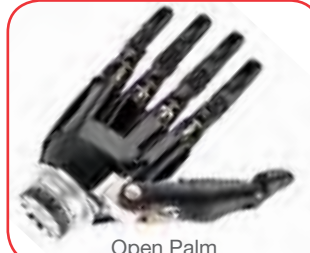

bebionic v2

Precision Open

Key Grip

Hook Grip

Precision Closed

Finger Adduction

Relaxed Position

Open Palm

Power Grip

Finger Point

- Medium and large sizes
- Up to 14 selectable grip patterns
- Significantly higher operating speeds
- In-hand RF receiver
- Soft finger pads

Trigger Grip

Column Grip

Tripod Grip

Mouse Grip

Introducing the new *bebionic v2* hand. Now available in medium and large sizes, with improvements in speed, accuracy, grip and durability