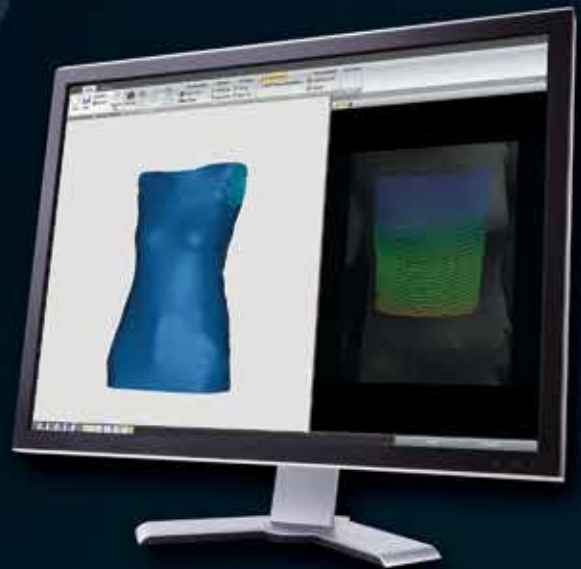

From the creators of **Canfit** and leaders in P&O CAD/CAM for over **25 years**, **Vorum** continues to innovate with the new

Spectra

3D Scanner

Portable
Plug & Go
Ergonomic Design
Lightweight

Scan Patients From Head to Toe
Designed and Developed by Vorum